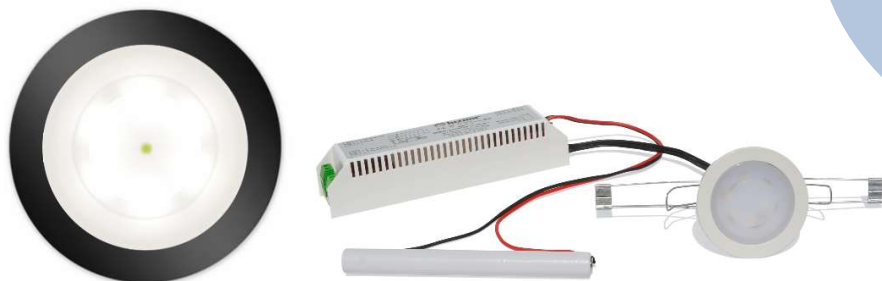

DATA SHEET. Model: MB-200L.

Centralizable Luminaire (without emergency light) of the Polar series.

Description

Centralizable luminaire for flush mounting.

Composed by two modules: luminaire and kit.

Illumination by means of LED crown (possibility of warm temperature colour: 3,000 K).

Minimalist design with transparent, soft opal (-8%) or strong opal (-30%) diffuser.

Technical characteristics

Lamp in emergency	N/A
Lamp in maintained	6 x LED white 5,700 K
Flux in emergency	N/A
Flux in maintained	200 lm
Charge indicator LED	N/A
Autonomy	N/A
Supply voltage	85 ÷ 265 Vac - 50 Hz 120 ÷ 370 Vdc
Operation temperature	0 ÷ 40°C
Mains power	2.5 W
Battery	N/A
Remote controllable	N/A
Protection rating	IP42 - IK08 (IP55 possible)
Electrical insulation	Class II
Applicable legislation	CE marking (93/68/CEE): 2014/35/EU 2014/30/EU 2011/65/EU

Photometric curve

N/A

Dimensions

Flush mounting

DATA SHEET. Model: MB-200L _ Rev. 01 (March 2024)

LUZNOR Desarrollos Electrónicos, S.L.
Paduleta, 47 · 01015 · Vitoria-Gasteiz · 945 200 961
NIF: B01266451 · luznor@luznor.com · www.luznor.com