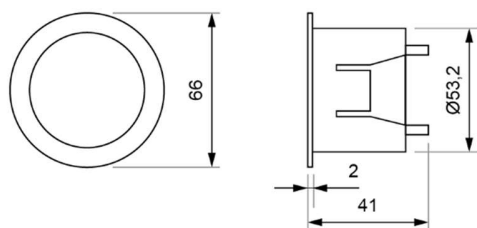

Minimalist design with transparent, soft opal (-8%) or strong opal (-30%) diffuser.

Technical characteristics

Lamp in emergency	N/A
Lamp in maintained	6 x LED white 5,700 K
Flux in emergency	N/A
Flux in maintained	200 lm
Charge indicator LED	N/A
Autonomy	N/A
Supply voltage	85 ÷ 265 Vac - 50 Hz 120 ÷ 370 Vdc
Operation temperature	0 ÷ 40°C
Mains power	2.5 W
Battery	N/A
Remote controllable	N/A
Protection rating	IP42 - IK08 (IP55 possible)
Electrical insulation	Class II
Applicable legislation	CE marking (93/68/CEE): 2014/35/EU 2014/30/EU 2011/65/EU

Photometric curve

N/A

Dimensions

Flush mounting

DATA SHEET. Model: MB-200L _ Rev. 01 (March 2024)

LUZNOR Desarrollos Electrónicos, S.L.
Paduleta, 47 · 01015 · Vitoria-Gasteiz · 945 200 961
NIF: B01266451 · luznor@luznor.com · www.luznor.com